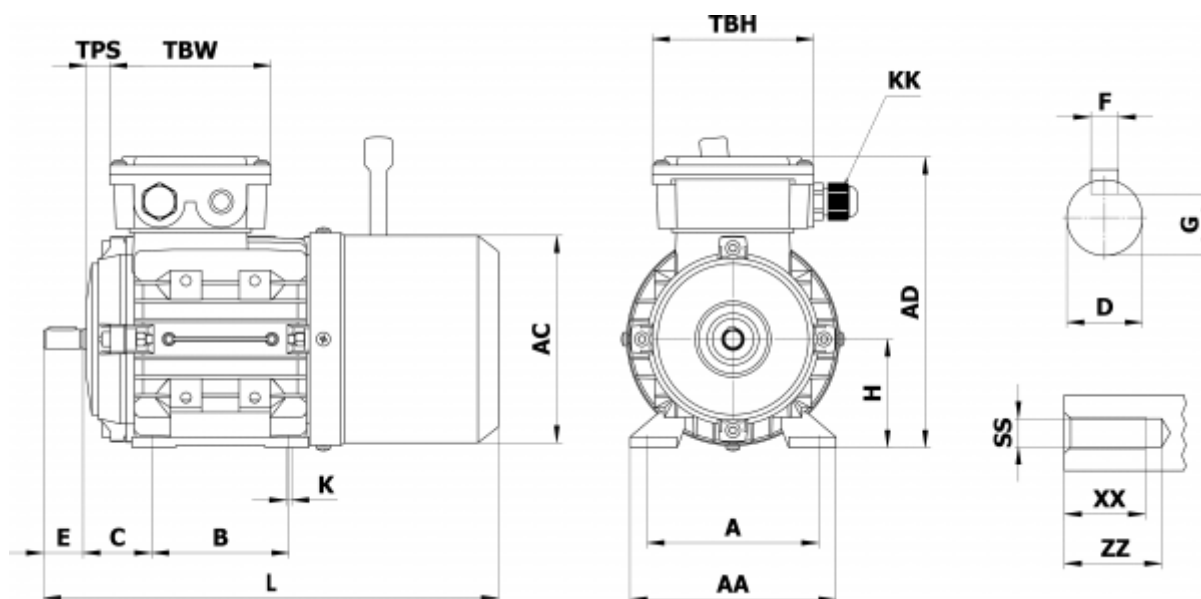

# Data Sheet

Article number: 250400110412

Description: Kleedrive brake motor MSB 90S-4 1.1kw 1400 rpm  
3x230/400V 50HZ IP55 B3 DC-brake

## Measures

A = -	F = 20	TBH = -
AA = -	G = -	TBS = -
AC = -	H = -	TBW = -
AD = -	HD = -	XX = -
B = 112	K = 6x18	ZZ = -
C = -	KK = -	
D = 3-M6	L = 20	
E = 65	SS = -	